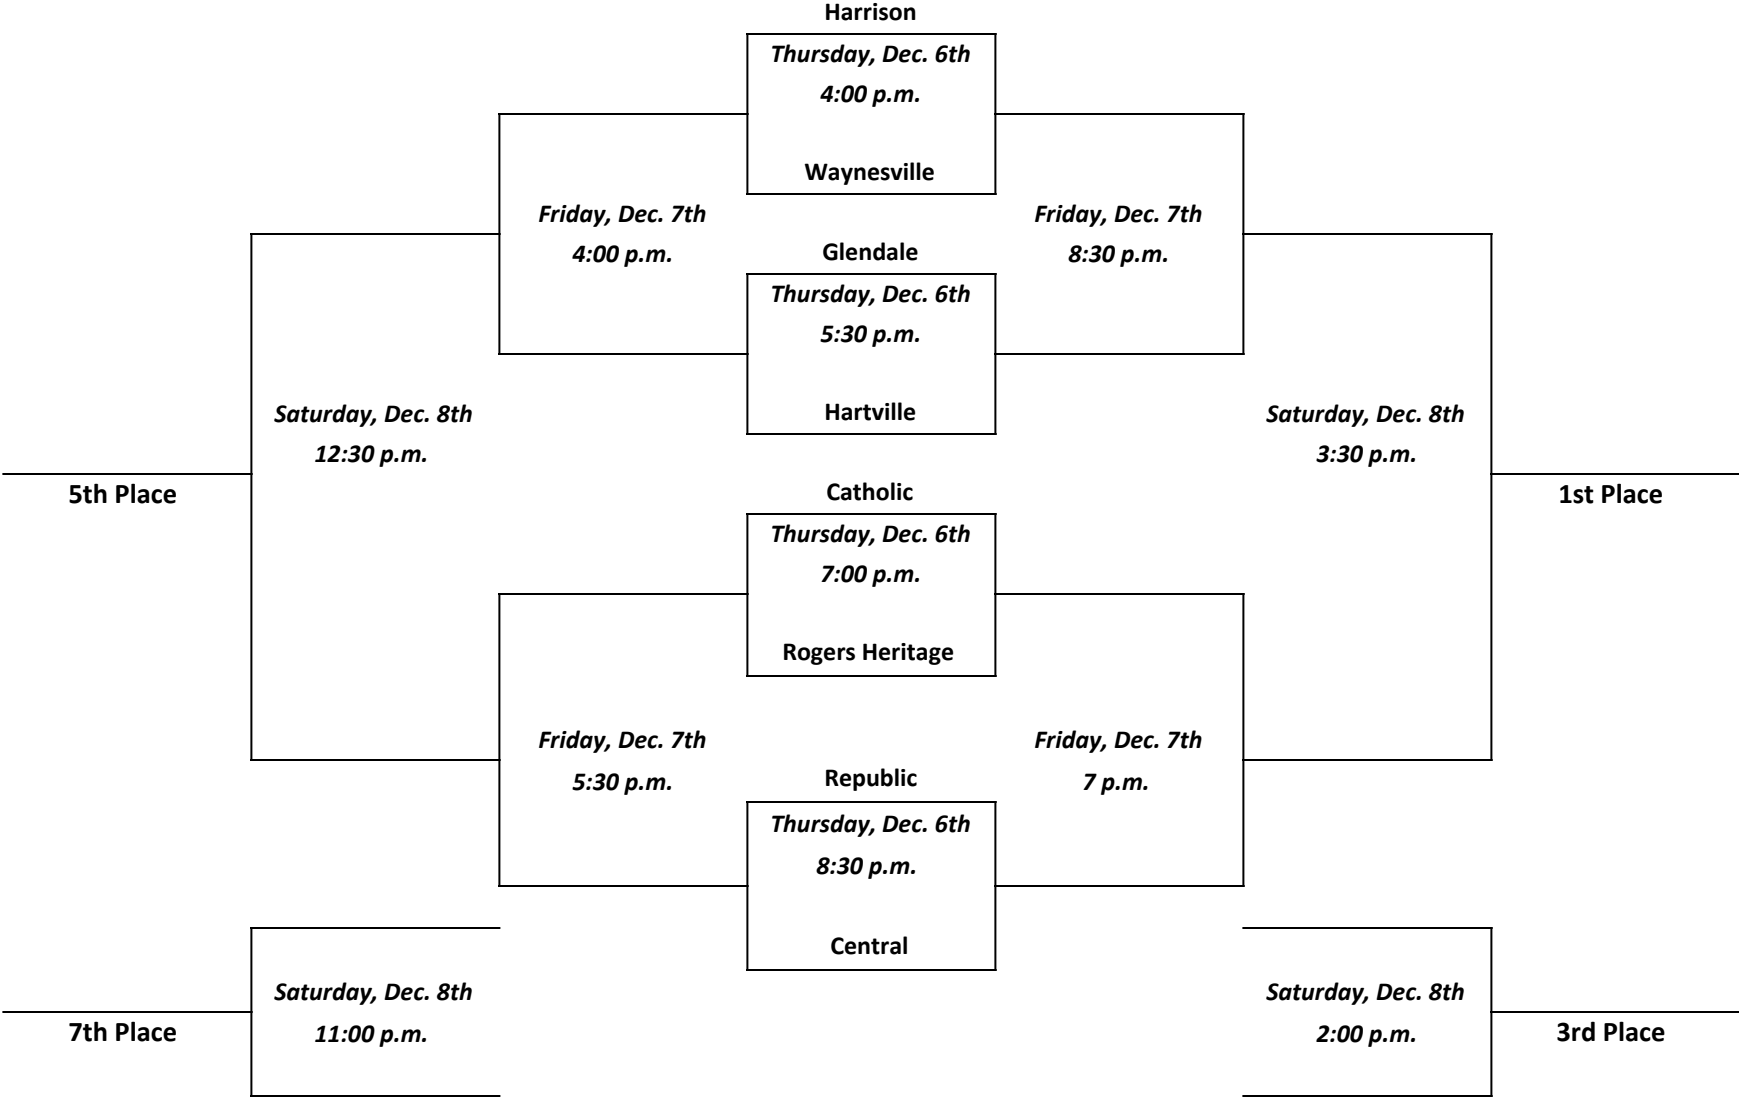

**Stephanie Phillips Classic**

December 5th-8th, 2018

Updated 11/5/18

Top team in the bracket will wear white uniform and sit on the home bench.  
 Catholic will wear white uniform and be the home team for their games.